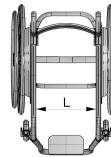

Wheelchair Details:

Manufacturer:

Model:

Inside Tube Measurement: _____ cm

Lateral System

Central System

Klaxon Klick Race

Klick Race Hub only - Sections A B and C

1500 Watt High Performance 50Nm of torque

14" wide wheel

LCD Display

5 Speeds, plus reverse function

Maximum user weight 120 kg

B: Advanced Electronic Features	Article Number	Price
Intellegent Cruise Control	<input checked="" type="checkbox"/>	Included
Electronic Braking System	<input checked="" type="checkbox"/>	Included
Motor Direct Control	<input checked="" type="checkbox"/>	Included
HHC - Hill Holder Control (CC-2-PROG-HHC)	<input checked="" type="checkbox"/> KXAK0042	Included