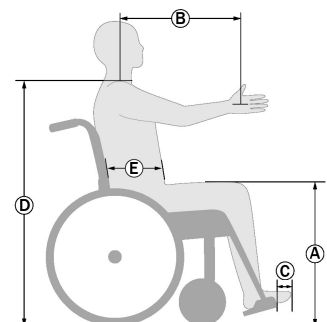

Helpful Measures for Set Up (Optional)

A. Distance, measured vertically from the highest point of the knees to the floor	cm
B. Arm length extended measured from the centre of the shoulder to the palm	cm
C. Distance, measured horizontally from front of footplate to front of foot	cm
D. Distance, measured vertically from top of shoulder to the floor	cm
E. Trunk depth, measured horizontally at navel height	cm

Notes