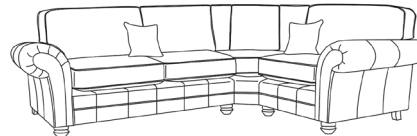

2 Corner 1 / 1 Corner 2
H:94 x W:288 x D:216 (cm)
Carcass Arizona
Seat/High Back Cushion: Sultan
Scatter Combo: x4 Small Check / x4 Sultan / x1 Stag
x2 Small Scatters: Small Check

(Image Shown: 2 Corner 1)