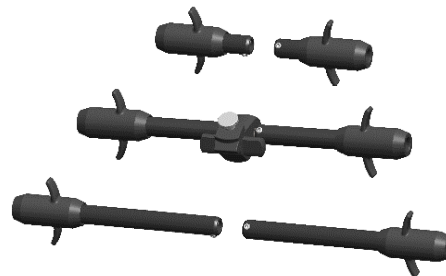

Demo Carrying bag (MX2SD-BGD)

Charger set (MX2-2EU / MX2-2UK / MX2-2IT)

Fixed frame attachment Standard clamp 24" (MX2-44S)

Fixed frame attachment Large clamp 24" (MX2-44L)

Foldable frame attachment 24" (MX2-443 + MX2-937:thumbscrews)