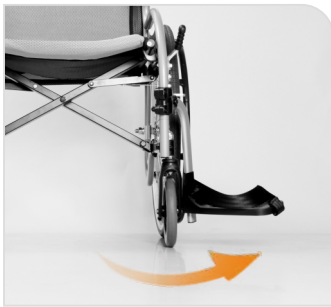

karma A Better Wheelchair, A Better Fit

Manual Wheelchair

★STAR2

*Stylish, Lightweight,
with Easy Transfer*

The Star 2 has been designed to change the image of the traditional wheelchair. Apart from its catching design, it provides excellent maneuverability and numerous ergonomic features. It also makes front transfer safer by offering patented swivel footrests.

Increased front transfer safety

Get closer to objects you want to transfer to and from with the patented swivel away footrest hangers.

◀ Patented Swivel Footrest

Lift and Swing, one simple action to free up leg space for transfer. The legrest is not detachable, so you will never lose it.

◀ Detachable Seating System

It's innovative detachable seating system makes it extremely easy to detach the upholstery, for cleaning. It also offers enhanced support and helps to avoid sagging.

with 14" transit wheels

◀ Compact, Easy to Carry

The foldable backrest and the swivel footrest reduce the overall size of the chair which makes it easier to store and transport.

- The seamless elliptical-frame design provides enhanced durability and gives the wheelchair a stylish appearance.
- Energy-saving tipping lever.
- Anti-mark footplate, helps prevent damage to furniture.